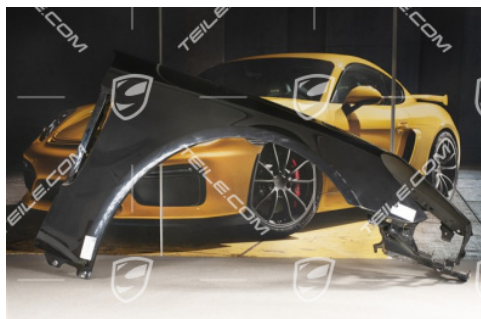

Wing, a little damaged, R

 **TEILE.COM** > Porsche Panamera > 971 > Body parts > 801-40 Wing

Product details

Article number: 971821102AYGRV-001

Condition: **used**

Suitable for: Porsche Panamera > Model 971, 2017-today

Side: Right

Side:

Manufacturer price: ~~624,36 €~~
(nett :524,67 €)

Discount: **40%**

Available: **availability on request**

Price: **374,61 €**
(nett:314,80 €)

Product description

Wing, a little damaged, R