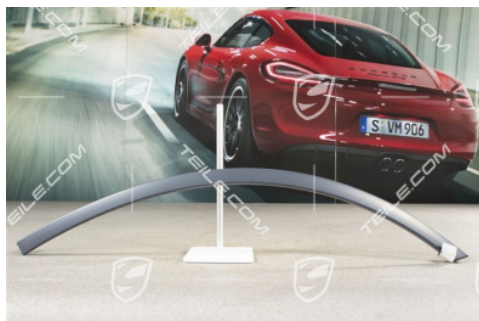

Wide wheel arch cover, rear door, paintable, L

 **TEILE.COM** > Porsche Cayenne > 958 > Body parts > 810-05 Flared wheel arches

Product details

Article number: 95855970950G2X

Condition: **new**

Suitable for: Porsche Cayenne > Model 958 (10-17),
2011-2014

Side: Left

Side:

Manufacturer price: ~~83,69 €~~
(nett :70,33 €)

Discount: **5%**

Available: **ready for shipping**

Price: **79,50 €**
(nett:66,81 €)

Product description

Wide wheel arch cover, rear door, paintable, L