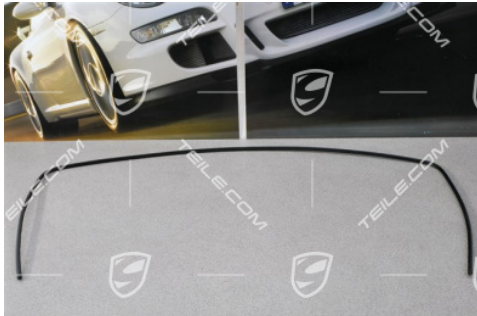

Trim frame

 **TEILE.COM** > Porsche Boxster > 986 > Body parts > 805-00 Windows

Product details

Article number: 98654154103

Condition: **new**

Suitable for: Porsche Boxster > Model 986, 2001-2005

Available: **shipping in 3-7 days***
*provided the product is available at the manufacturer

Price: **68,63 €**
(nett:57,67 €)

Product description

Trim frame