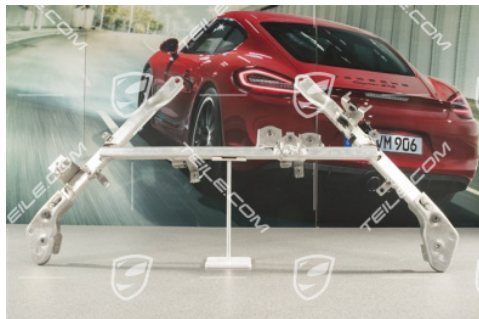

Strut, front, RHD

 **TEILE.COM** > Porsche Panamera > 970 > Body parts > 801-10 Body front section, single parts

Product details

Article number: 97050423312

Condition: **used**

Suitable for: Porsche Panamera, 2014-2016

Manufacturer price: ~~187,90 €~~
(nett :157,90 €)

Discount: **50%**

Available: **ready for shipping**

Price: **93,95 €**
(nett:78,95 €)

Product description

Strut, front, RHD

Galeria produktu