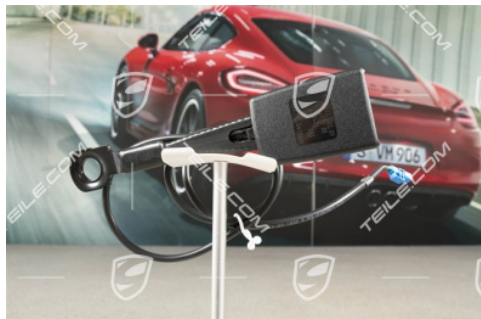

Seat-belt receptacle, drivers side, USA

 **TEILE.COM** > Porsche 911 > 996 > Body parts > 812-00 Seat belt

Product details

Article number: 99680318309

Condition: **new**

Suitable for: Porsche 911 > Model 996, 1998-2005
Porsche Boxster > Model 986, 1997-2004

Side:

Available: **shipping in 3-7 days***
*provided the product is available at the manufacturer

Price: **327,24 €**
(nett:274,99 €)

Product description

Seat-belt receptacle, drivers side, USA

Galeria produktu