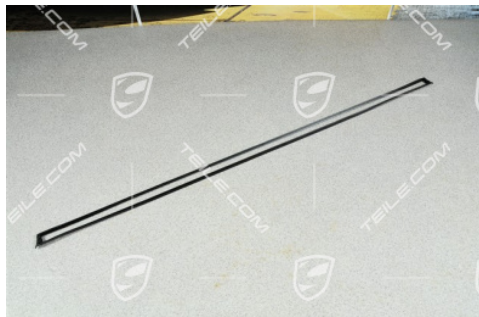

Sealing for roof edge strip, L

 **TEILE.COM** > Porsche 911 > 997 > Body parts > 810-00 Logos, trim strips, stone-screen protection

Product details

Article number:	99755972101
Condition:	used
Suitable for:	Porsche 911 > Model 997, 2004-2012
Side:	Left
Manufacturer price:	69,09 € (nett :58,06 €)
Discount:	50%
Available:	ready for shipping
Price:	34,56 € (nett:29,04 €)

Product description

Sealing for roof edge strip, L