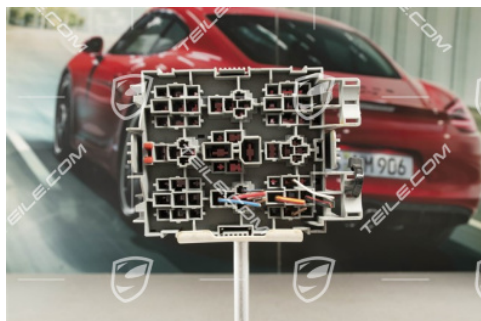

Relay carrier / box / bracket

 **TEILE.COM** > Porsche Cayenne > 955 > Lighting, electrical parts > 902-00 Dashboard fuse panel

Product details

Article number: 95561011700

Condition: **used**

Suitable for: Porsche Cayenne > Model 958 (10-17),
2011-2018
Porsche Cayenne, 2003-2010