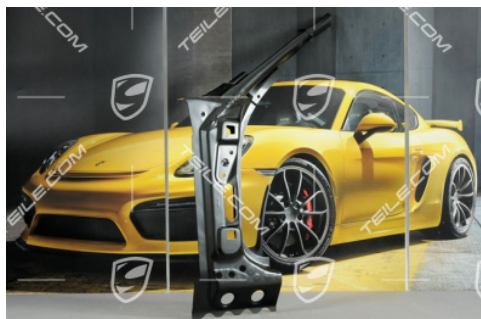

Reinforcement, A-pillar, inner, cabrio, L

 **TEILE.COM** > Porsche 911 > 997 > Body parts > 801-45 Cowl, outer roof panel

Product details

Article number:	99750213504GRV
Producer:	Genuine Porsche parts
Condition:	new New: a brand-new, unused.
Suitable for:	Porsche 911 > Model 997, 2007-2012
Side:	Left
Manufacturer price:	630,84 € (nett :530,12 €)
Discount:	20%
Available:	ready for shipping
Price:	504,67 € (nett:424,09 €)

Product description

Porsche 997 cabrio 2007-2012 Reinforcement, A-pillar, inner, LEFT.