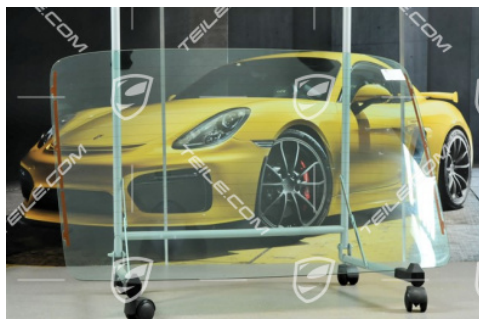

Rear window Coupé, Carrera2 / C4 / Carrera RS

 **TEILE.COM** > Porsche 911 > 964 > Body parts > 805-00 Windows

Product details

Article number:	96454510704
Producer:	Genuine Porsche parts
Condition:	used Condition very good, undamaged
Suitable for:	Porsche 911 > Model 964, 1989-1994
Manufacturer price:	1.287,50 € (nett :1.081,93 €)
Discount:	50%
Available:	availability on request
Price:	643,75 € (nett:540,97 €)

Product description

Porsche 964 Rear window Coupé, Carrera2 / C4 / Carrera RS.