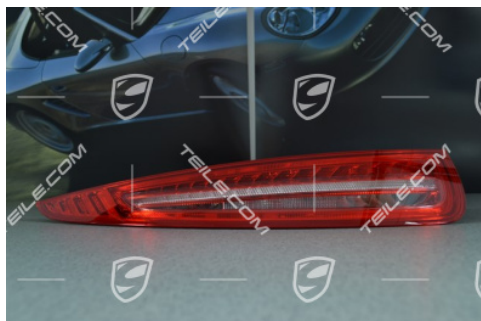

Rear light, UK version, L

 **TEILE.COM** > Porsche 911 > 991 > Lighting, electrical parts > 905-05 Rear light

Product details

Article number: 99163114315

Producer: Genuine Porsche parts

Condition: **new**
New: a brand-new, unused.

Suitable for: Porsche 911 > Model 991, 2011-2016

Side: Left

Side:

Available: **shipping in 3-7 days***
*provided the product is available at the manufacturer

Price: **834,26 €**
(nett:701,06 €)

Product description