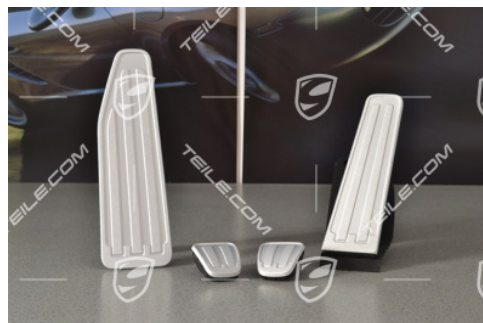

Pedal cap foot support set, aluminium, 6- / 7-speed manual transmission

 **TEILE.COM** > Porsche Boxster > 982 > Interior, audio & communication > 703-01 Aluminium parts

Product details

Article number: 99104470004

Producer: Genuine Porsche parts

Condition: **new**
New: a brand-new, unused.

Suitable for:
Porsche 911 > Model 991, 2011-today
Porsche 718 Boxster > Model 982, 2016-today
Porsche 718 Cayman > Model 982, 2016-today
Porsche Boxster > Model 981, 2012-2016
Porsche Cayman > Model 981C, 2013-2016

Available: **shipping in 3-7 days***
*provided the product is available at the manufacturer

Price: **499,80 €**
(nett:420,00 €)

Product description

Porsche 991 Pedal cap foot support set, aluminium, 6- / 7-speed manual transmission