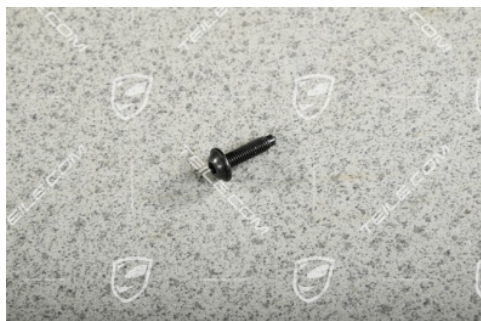

Oval head screw M5 x 20

 **TEILE.COM** > Porsche Panamera > 971 > Body parts > 804-00 Door

Product details

Article number: N 10684701

Condition: **new**

Suitable for: Porsche Cayenne > Model 958 (10-17),
2011-2018
Porsche Panamera > Model 971,
2017-2024
Porsche Cayenne > Model 9Y0 (18-),
2018-today
Porsche Macan > Model 95B (14-25),
2014-today

Side:

Manufacturer price: ~~1,27 €~~
(nett :1,07 €)

Discount: **11%**

Available: **ready for shipping**

Price: **1,13 €**
(nett:0,95 €)

Product description

Oval head screw M5 x 20