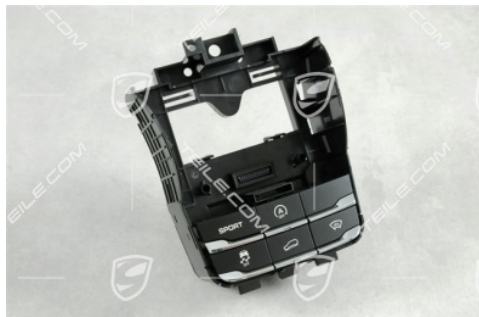

Keypad

 **TEILE.COM** > Porsche Cayenne > 958 > Lighting, electrical parts > 903-05 Electrical dash components

Product details

Article number: 95861313700

Condition: **new**

Suitable for: Porsche Cayenne > Model 958 (10-17),
2010-2014