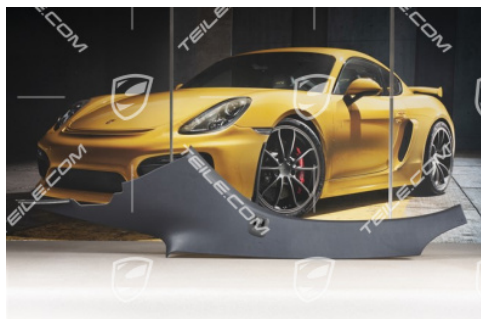

Hardtop lining, Leatherette, Sea blue, R

 **TEILE.COM** > Porsche 911 > 997 > > 811-16 Hardtop

Product details

Article number:	997563504001VM
Condition:	used
Suitable for:	Porsche 911 > Model 997, 2005-2012
Colour:	sea blue
Side:	Right
Side:	
Manufacturer price:	1.316,68 € (nett :1.106,45 €)
Discount:	50%
Available:	ready for shipping
Price:	658,34 € (nett:553,23 €)

Product description

Hardtop lining, Leatherette, Sea blue, R

Galeria produktu