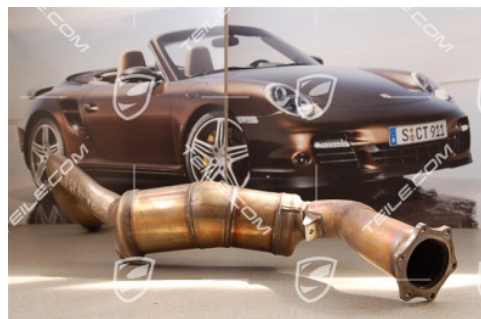

Exhaust pipe with catalytic converter, cyl. 1-4, Turbo, R

 **TEILE.COM** > Porsche Panamera > 970 > Fuel & exhaust system > 202-00 Exhaust system, Turbo

Product details

Article number: 97011335075

Condition: **used**

Suitable for: Porsche Panamera, 2010-today

Side: Right

Manufacturer price: ~~1.902,52 €~~
(nett :1.598,76 €)

Discount: **50%**

Available: **availability on request**

Price: 951,26 €
(nett:799,38 €)

Product description

Exhaust pipe with catalytic converter, cyl. 1-4, Turbo, R

Galeria produktu