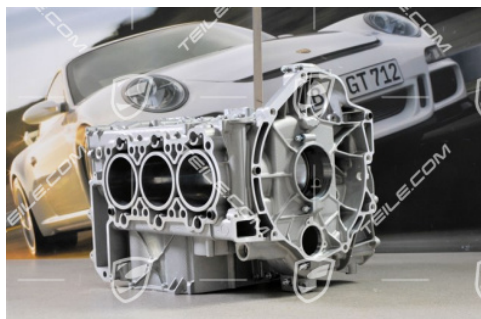

Crankcase, 3,8L, 355PS/380PS, L+R

 **TEILE.COM** > Porsche 911 > 997 > Engine, cooling > 101-05 Crankcase

Product details

Article number: 99710100106

Condition: **new**

Suitable for: Porsche 911 > Model 997, 2004-2008

Available: **shipping in 3-7 days***
*provided the product is available at the manufacturer

Price: **14.110,73 €**
(nett:11.857,76 €)

Product description

Crankcase, 3,8L, 355PS/380PS, L+R