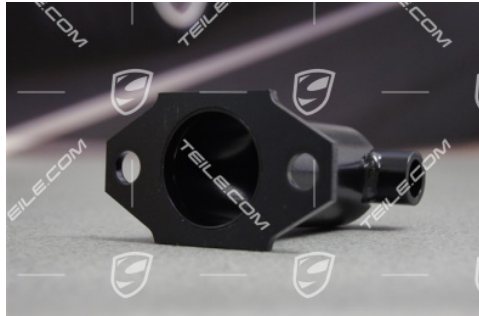

## Bumper impact tube, L=R

 **TEILE.COM** > Porsche 911 > 997 > Body parts > 802-05 Rear bumper, Facelift 09-

### Product details

Article number: 99650501901

Condition: **new**

Suitable for:

- Porsche 911 > Model 996, 2002-2005
- Porsche 911 > Model 996, 1998-2001
- Porsche 911 > Model 996, 2001-2005
- Porsche Boxster > Model 986, 2003-2005
- Porsche Boxster > Model 986, 1997-2002
- Porsche 911 > Model 993, 1994-1998
- Porsche 911 > Model 964, 1989-1994
- Porsche Boxster > Model 987, 2005-2008
- Porsche 911 > Model 997, 2004-today
- Porsche 911 > Model 997, 2008-today

### Product description

Porsche Impact tube for bumper reinforcement, L=R.

For 996 and Boxster 986 (front and rear) and for 997, 987 Boxster and 987C Cayman (only rear).