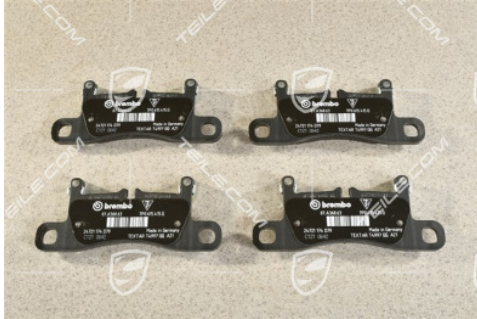

## Brake pad set, 19-inch, red calliper, L+R

 **TEILE.COM** > Porsche Cayenne > 958 > Wheel, brakes > 603-00 Disc brake, rear

### Product details

Article number:	958698451B
Producer:	Genuine Porsche parts
Condition:	<b>new</b> New: a brand-new, unused.
Suitable for:	Porsche Cayenne > Model 958 (10-17), 2010-2017
Side:	
Manufacturer price:	<del>200,86 €</del> (nett :168,79 €)
Discount:	<b>5%</b>
Available:	<b>shipping in 3-7 days*</b> *provided the product is available at the manufacturer
<b>Price:</b>	<b>190,82 €</b> <b>(nett:160,35 €)</b>

### Product description

Porsche Cayenne E2 958 Brake pad set, 18-inch plus, red calliper, rear axle, LEFT+RIGHT.