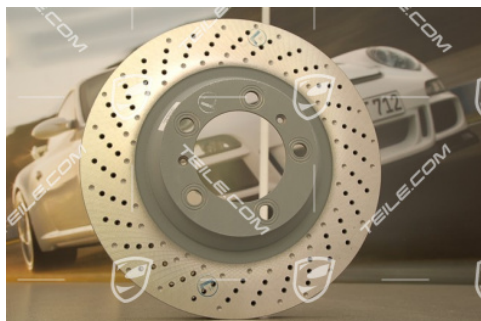

Brake disc, Carrera 2S / 4S, L

 **TEILE.COM** > Porsche 911 > 991 > Wheel, brakes > 602-00 Disc brake, front

Product details

Article number:	99135140301
Producer:	Genuine Porsche parts
Condition:	new New: a brand-new, unused.
Suitable for:	Porsche 911 > Model 991, 2012-2016 Porsche Boxster > Model 981, 2015-2016
Side:	Left
Manufacturer price:	456,50 € (nett :383,61 €)
Discount:	25%
Available:	ready for shipping
Price:	342,37 € (nett:287,71 €)

Product description

Porsche 991.1 Carrera 2S/4S / 981 Boxster Spyder Brake disc, front axle, LEFT.