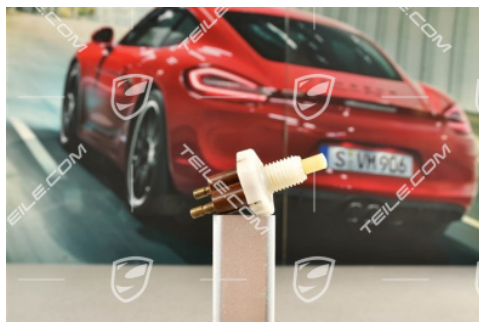

Brake / Stop light switch

 **TEILE.COM** > Porsche 911 > 964 > Hand levers & pedals > 702-00 Pedal mounting bracket, manual transmission

Product details

Article number: 96461330101

Condition: **used**

Suitable for: Porsche 911 > Model 964, 1989-1994
Porsche 911 > Model 993, 1994-1998

Side:

Manufacturer price: 37,14 €
(nett :31,21 €)

Discount: 50%

Available: **availability on request**

Price: **18,58 €**
(nett:15,61 €)

Product description

Brake / Stop light switch

Galeria produktu